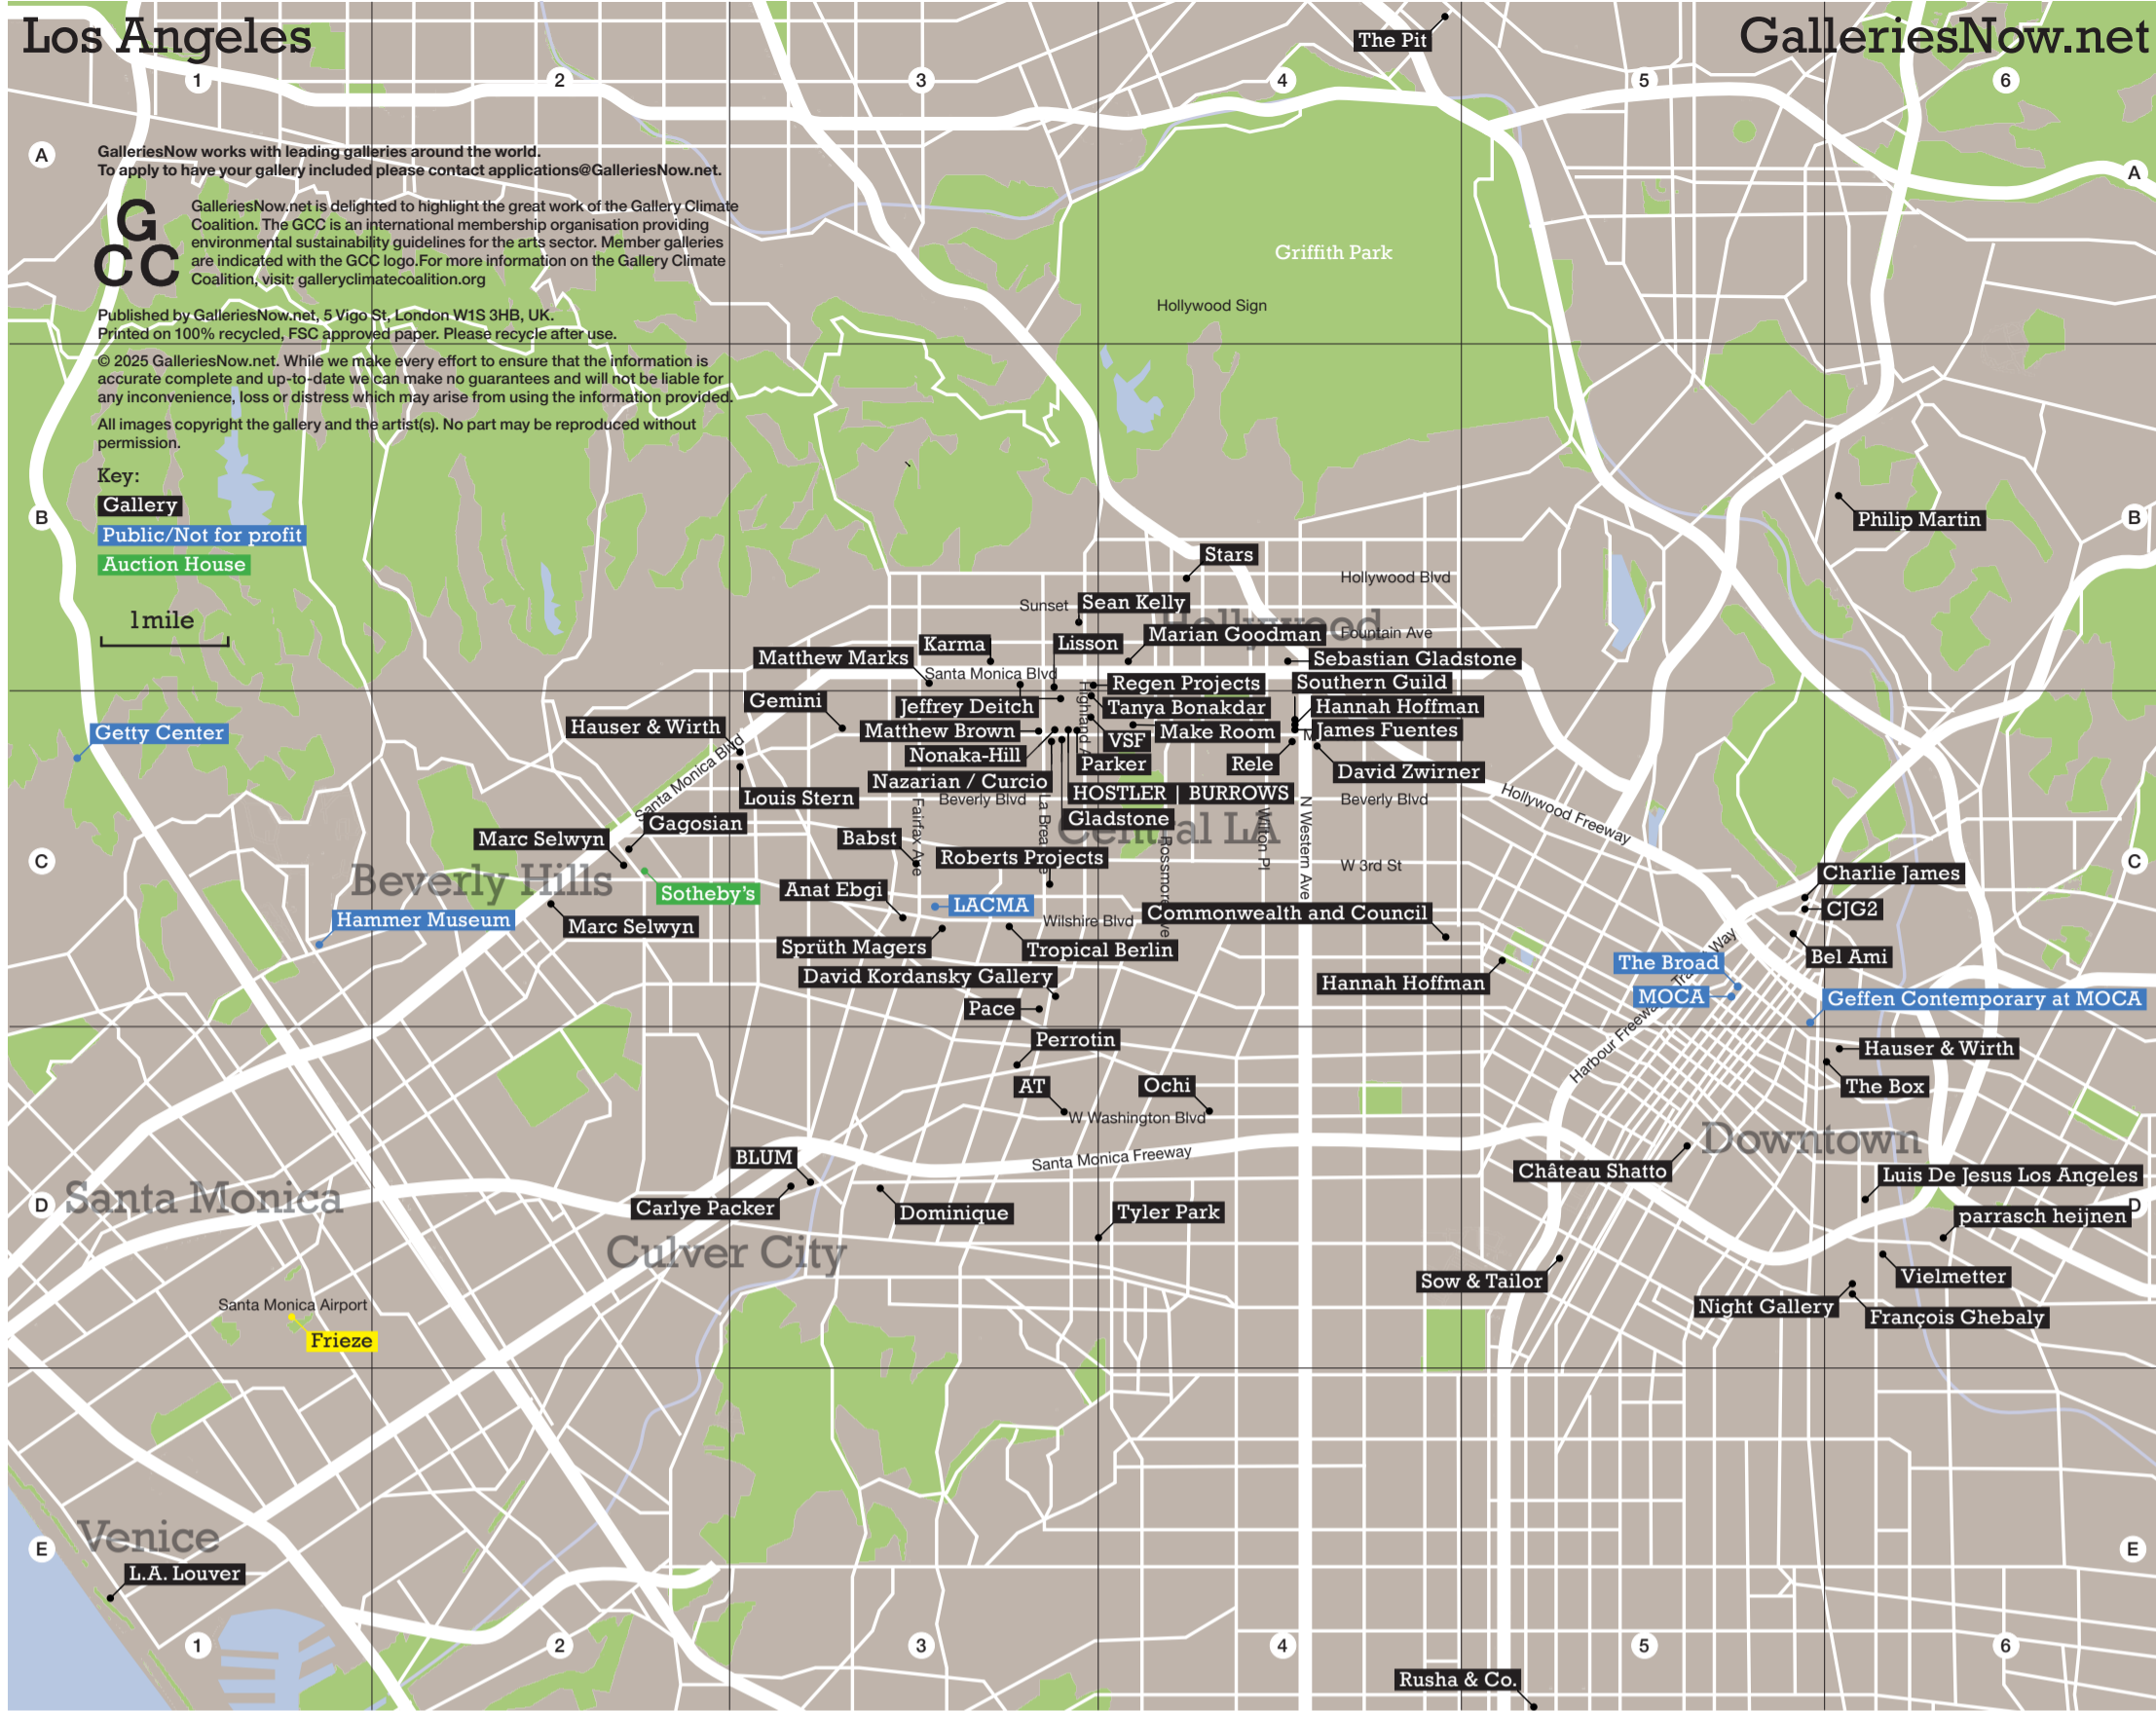

It's all on the app
GalleriesNow.net

Table listing gallery details including name, address, phone, and exhibition information. Columns include gallery name, address, phone, and exhibition details.

GalleriesNow.net
Los Angeles Gallery Map

with
FRIEZE

CAP JULUCA AS SEEN BY JEANO EDWARDS

VENICE SIMPLON-ORIENT-EXPRESS AS SEEN BY COCO CAPITÁN

BELMOND

CARUSO AS SEEN BY LETIZIA LE FUR

MAROMA AS SEEN BY JACK DAVISON