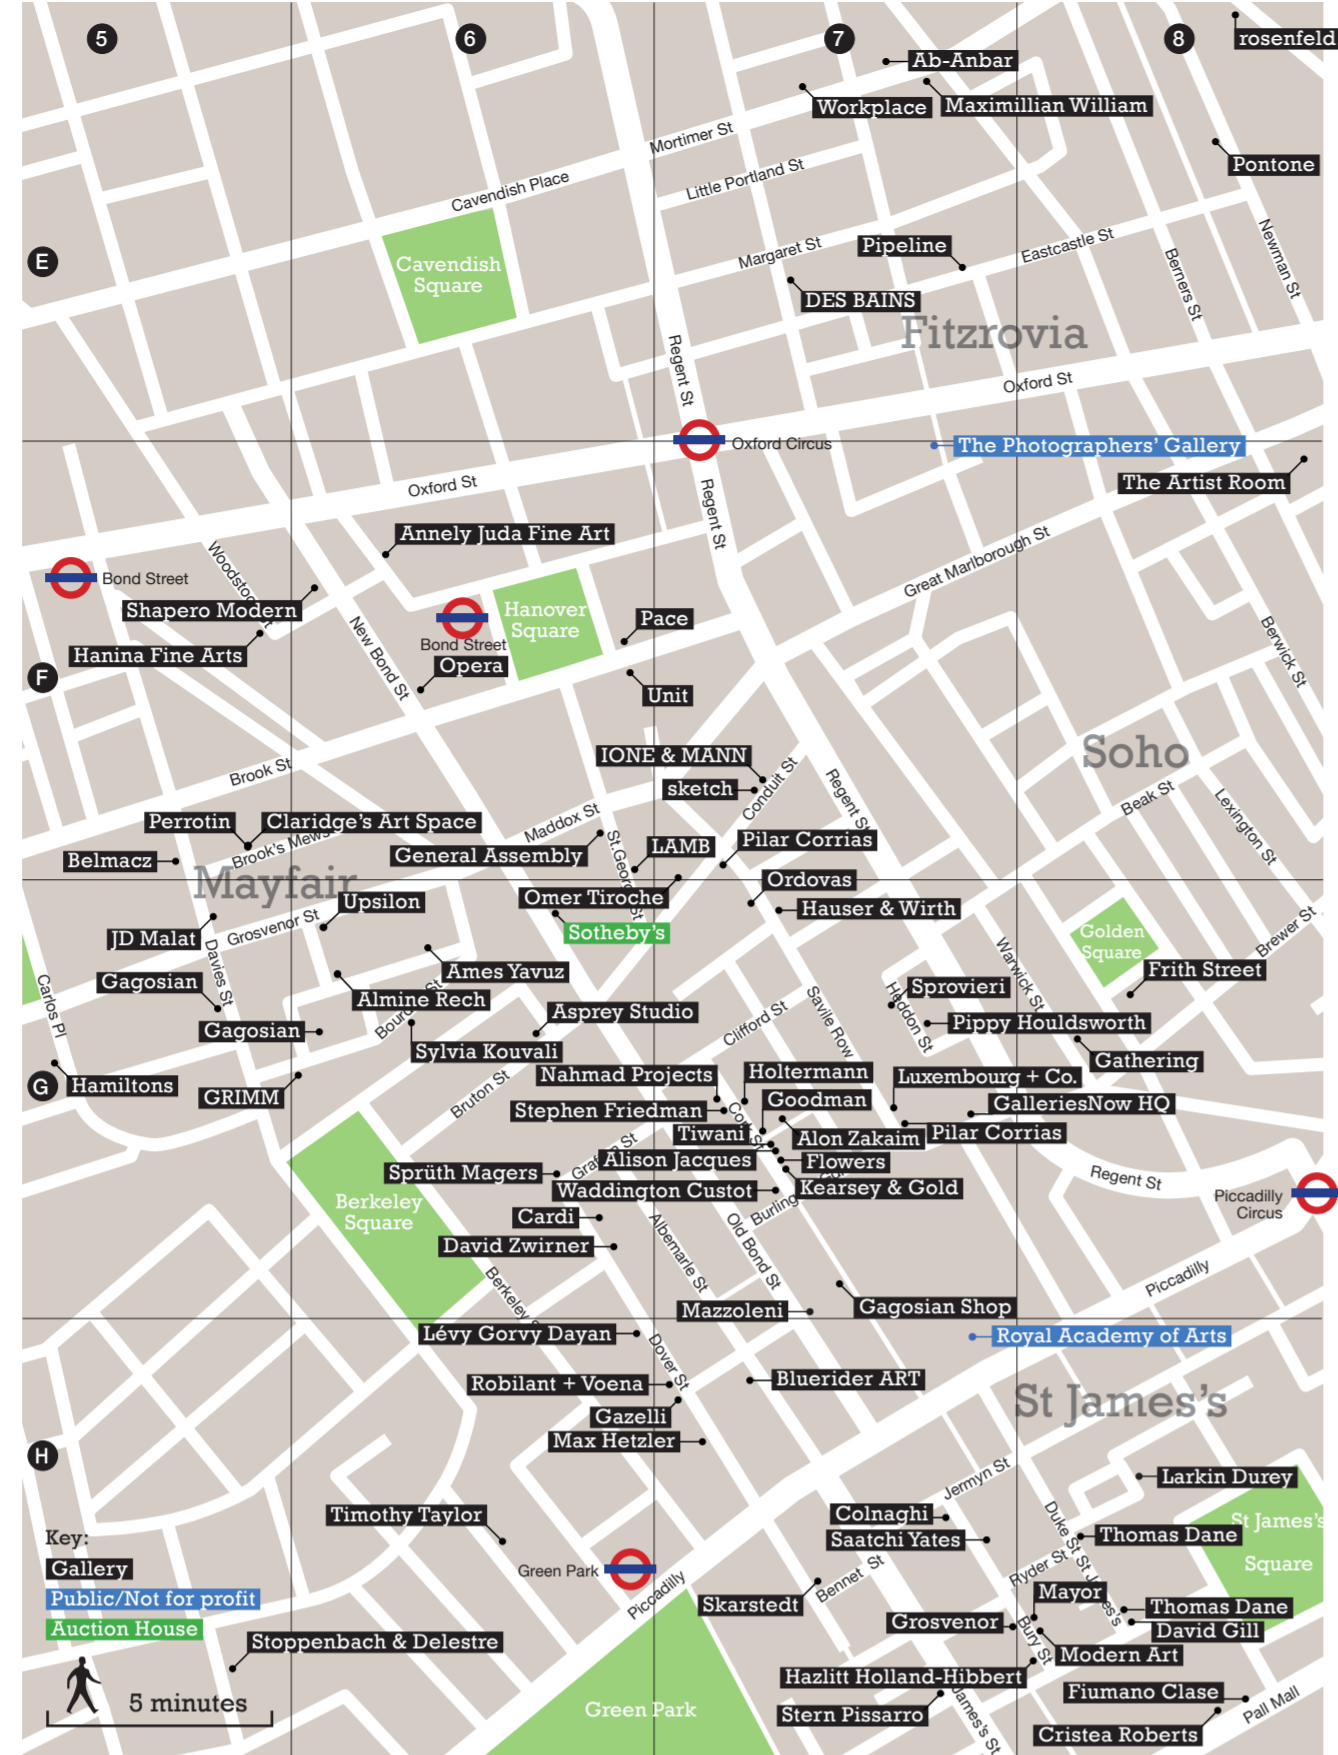

OPENING MARCH 14 CLARIDES, MAYFAIR

MOD

PERROTIN MOD

Mayfair, St James's & Soho

Grid of gallery listings with titles, dates, and contact information for various art galleries in the Mayfair, St James's, and Soho areas.

GalleriesNow.net London Gallery Map Winter/Spring 2025 Map #65

London

Grid of gallery listings with titles, dates, and contact information for various art galleries across London.

Scan for live information: