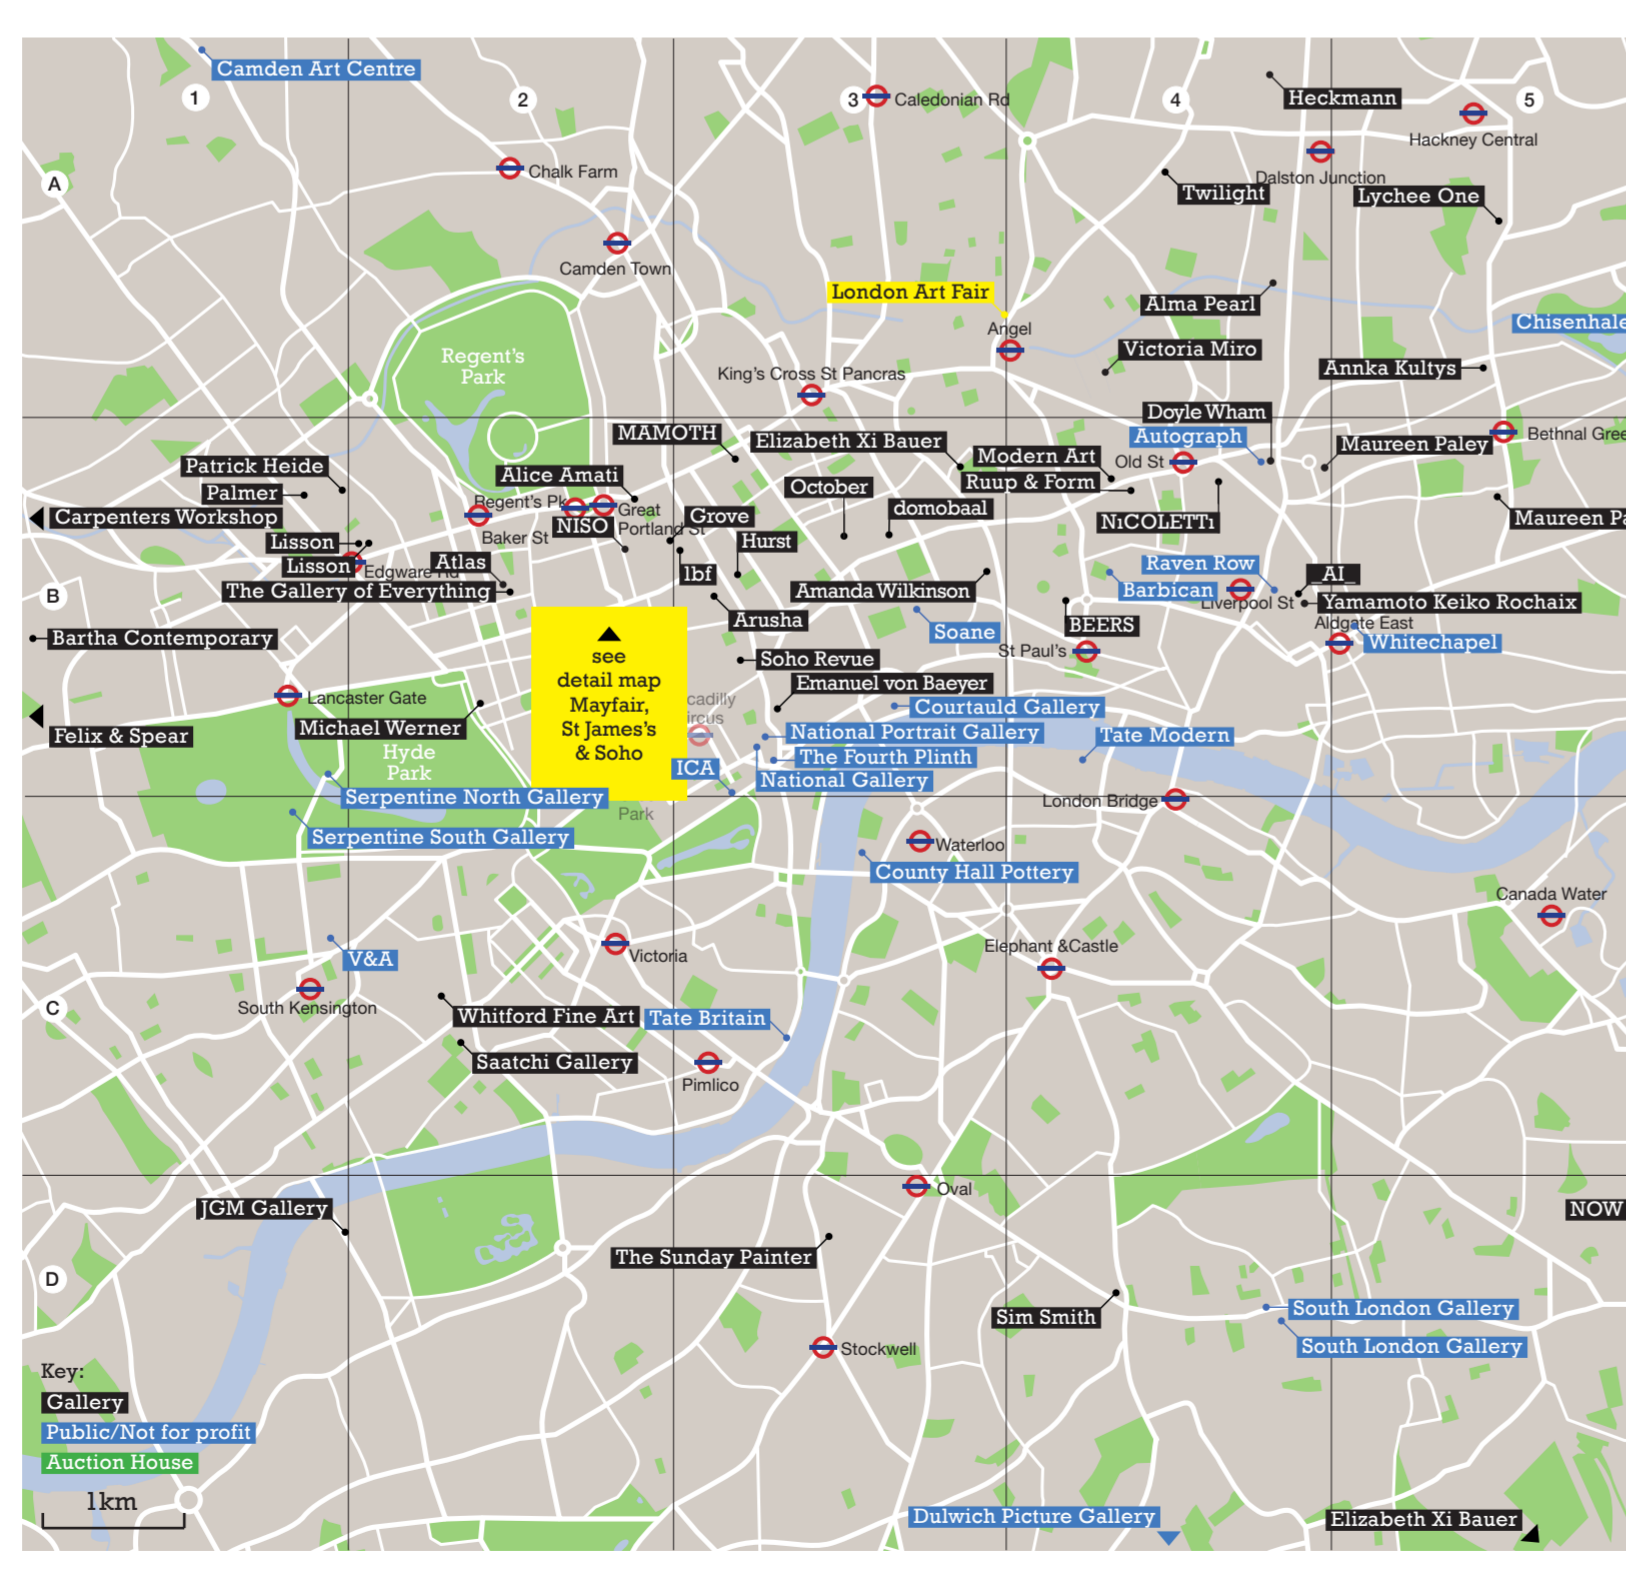

OPENING MARCH 14 CLARIDES, MAYFAIR

MOD

PERROTIN MOD

Mayfair, St James's & Soho

Grid of gallery listings with titles, dates, and contact information for various art galleries in the Mayfair, St James's, and Soho areas.

GalleriesNow.net London Gallery Map Winter/Spring 2025 Map #65

London

Grid of gallery listings with titles, dates, and contact information for various art galleries across London.

Scan for live information: