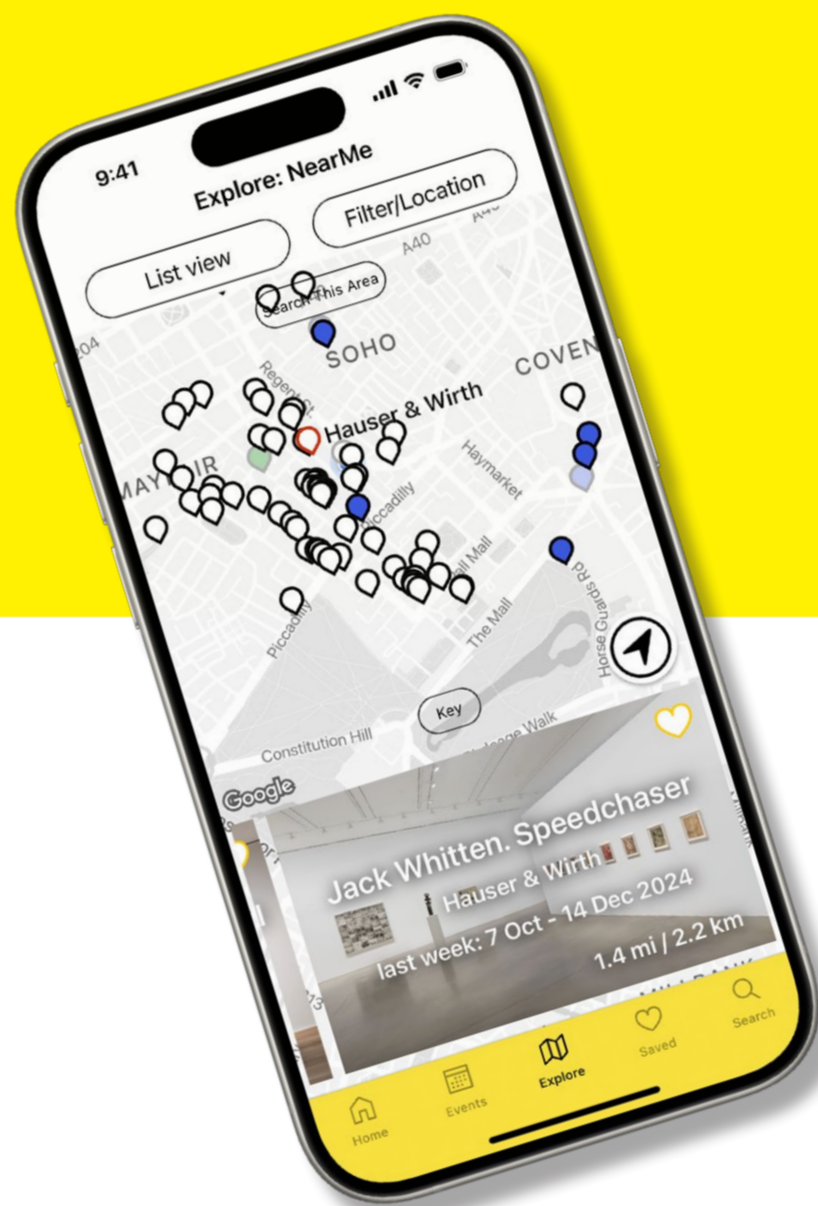

OPENING MARCH 14 CLARIDES, MAYFAIR

MOD

PERROTIN MOD

Mayfair, St James's & Soho

Grid of gallery listings with titles, dates, and contact information for various art galleries in the Mayfair, St James's, and Soho areas.

GalleriesNow.net London Gallery Map Winter/Spring 2025 Map #65

London

Grid of gallery listings with titles, dates, and contact information for various art galleries across London.

Scan for live information:

Download the GalleriesNow app for iPhone

All new - Worldwide exhibitions, Show of the Day, today's events, maps, NearMe, VR views, gallery news

GalleriesNow works with leading galleries around the world. To apply to have your gallery included please contact... GalleriesNow.net is designed to highlight the greatest work of the Gallery Climate Coalition. The GDC is an international...